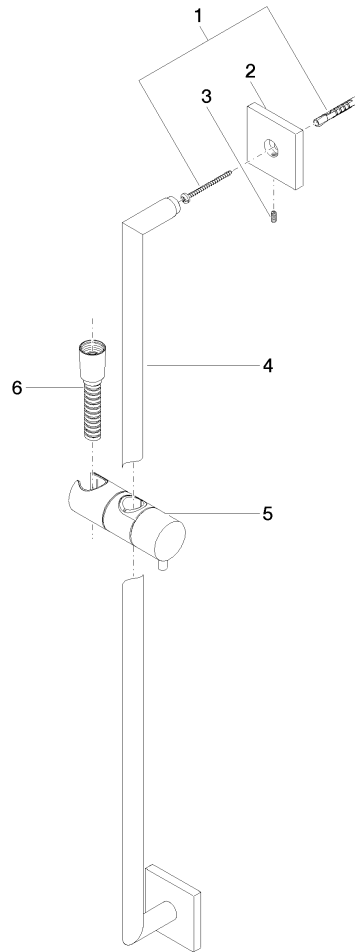

## Shower set without hand shower - Chrome

IMO

26 413 980

Fits: IMO, MEM, CL.1, CYO

- slide bar
- Pipe diameter 18 mm
- rosette 60 x 60 mm
- gauge 800 mm
- metal shower hose 1750mm with integrated anti-twist protection
- shower hose connector 3/8"

### Recommended miscellaneous

**Wall elbow - Chrome**

28 450 980-00

### Required miscellaneous

**Hand shower FlowReduce - Chrome**

28 018 979-00  
0010

26 413 980

mm [inches]

Certificates

WRAS\_2009048. ACS\_20 ACC LY 738. IAPMO\_4976 (1).

26 413 980

Spare parts list

No.	Item Number	Name	Quantity used	Delivery time
1	05 30 31 025 00 90	fixing set	2	2
2	08 17 98 507-00	holder	2	10
3	09 31 11 061 90	pin	2	2
4	05 28 22 590 01-00	bar	1	10
5	12 580 970-00	Slide unit - Chrome	1	10
6	28 322 970-00	Metal shower hose 1/2" x 3/8" x 1750 mm - Chrome	1	2