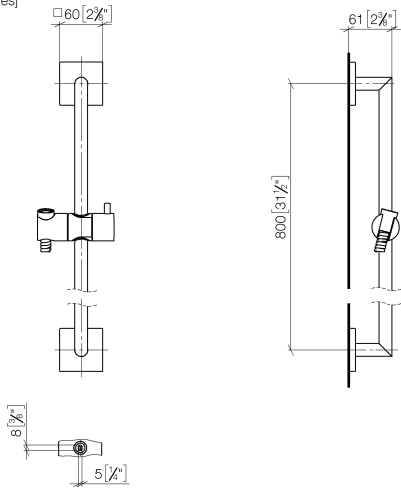

## Shower set without hand shower - Chrome

IMO

26 413 980

Fits: IMO, MEM, CL.1, CYO

- slide bar
- Pipe diameter 18 mm
- rosette 60 x 60 mm
- gauge 800 mm
- metal shower hose 1750mm with integrated anti-twist protection
- shower hose connector 3/8"

### Required miscellaneous

**Hand shower FlowReduce - Chrome**

28 018 979-00  
0010

26 413 980

mm [inches]

Certificates

WRAS\_2009048. ACS\_20 ACC LY 738. IAPMO\_4976 (1).

26 413 980

Spare parts list

No.	Item Number	Name	Quantity used	Delivery time
1	05 30 31 025 00 90	fixing set	2	2
2	08 17 98 507-00	holder	2	10
3	09 31 11 061 90	pin	2	2
4	05 28 22 590 01-00	bar	1	10
5	12 580 970-00	Slide unit - Chrome	1	10
6	28 322 970-00	Metal shower hose 1/2" x 3/8" x 1750 mm - Chrome	1	2